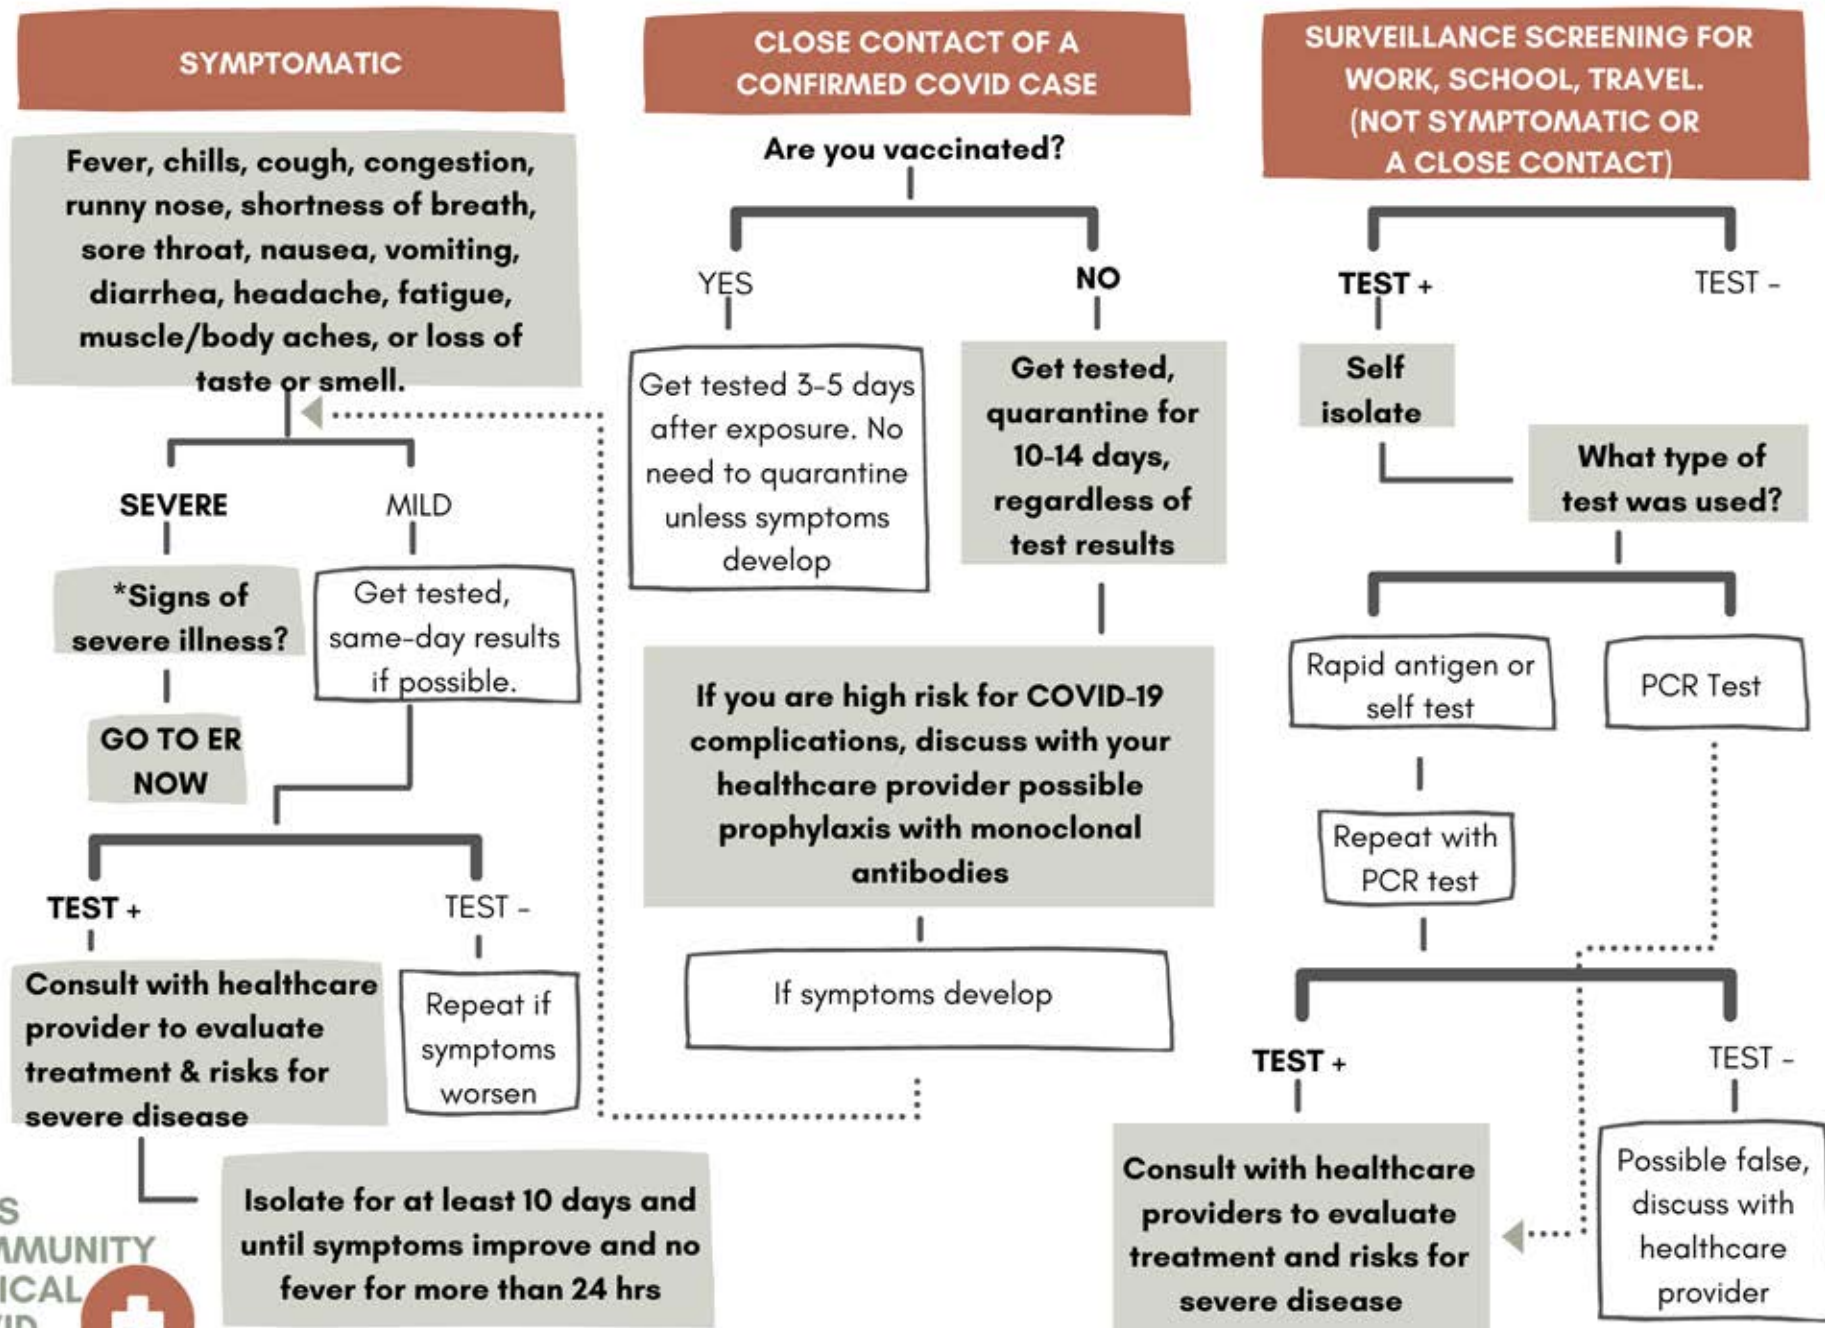

TAOS COVID-19 TESTING & ISOLATION / QUARANTINE GUIDANCE

*Warning symptoms: trouble breathing, chest pain, confusion, inability to stay awake, or pale/blue/gray skin, lips and finger tips.